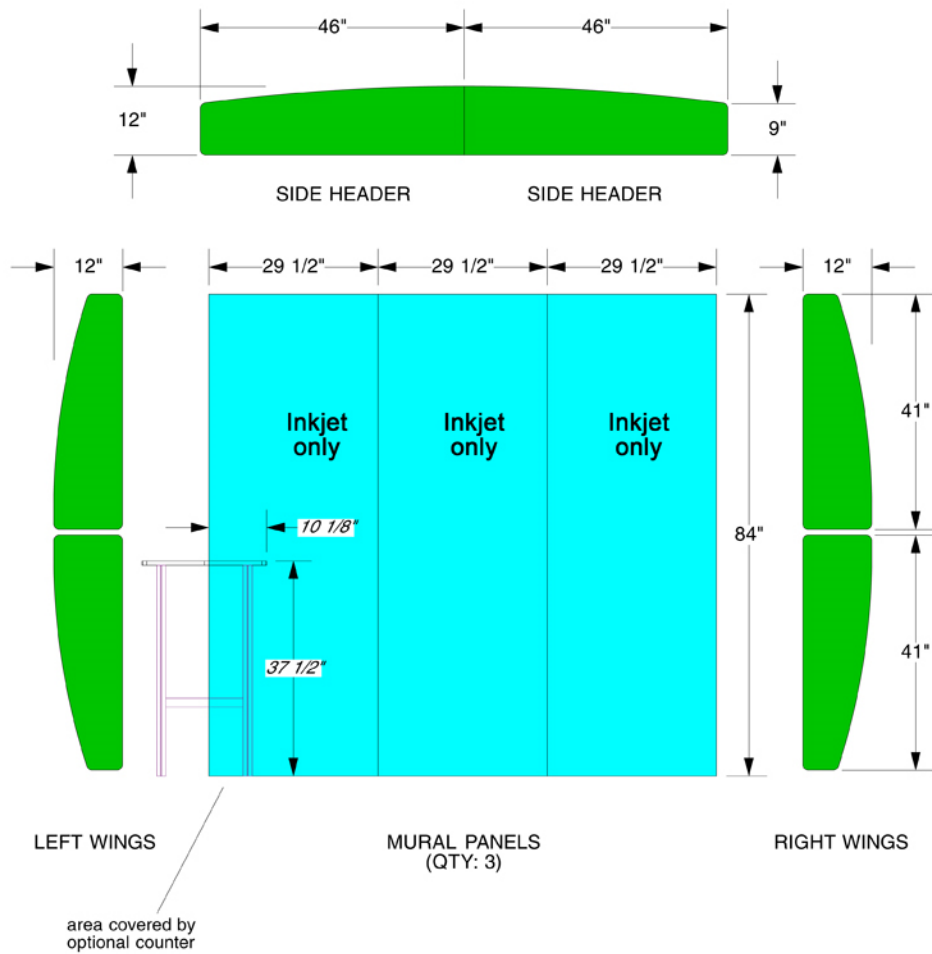

NOTE: Visible area on return panels is 1/4" less than actual size.