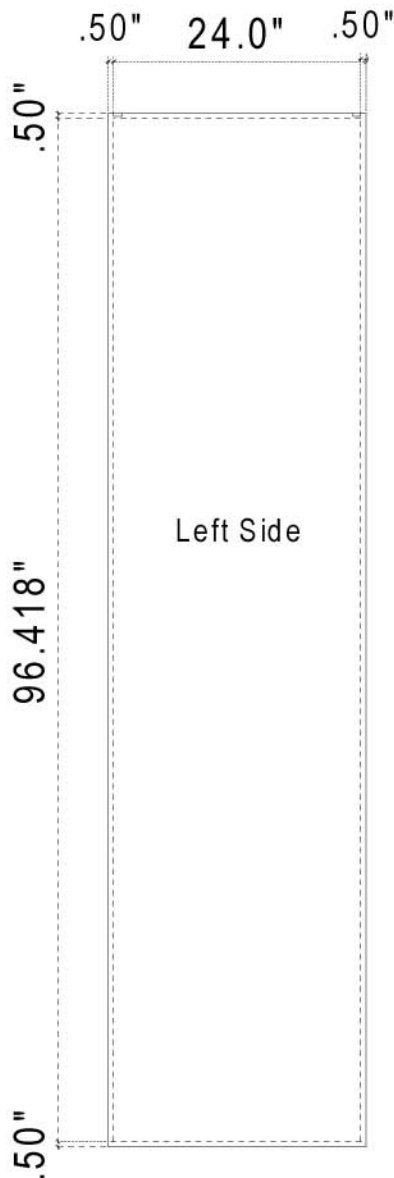

Perfect 10 Juno Backwall Graphics (Kit #VK-1509) are comprised of two portions as shown below, please prepare artwork at these dimensions.

It is recommended that text and logos be kept at least **2"** away from the edges of the canvas.

Want help or advice on your design? Give us a call!

Live Area = 23"w x 95.418"h
 with .5" BLEED top, bottom,
 left and right
 Finished Size = 24"w x 96.418"h

Live Area = 69"w x 95.418"h
 with .5" BLEED top, bottom, left and right
 Finished Size = 70"w x 96.418"h

There are three choices of shape for the Perfect 10 headers. The measurements for each are shown below, please prepare artwork at these dimensions.

It is recommended that text and logos be kept at least **2"** away from the edges of the canvas.

Want help or advice on your design? Give us a call!

Round Header

Rectangle Header

Trapezoid Header