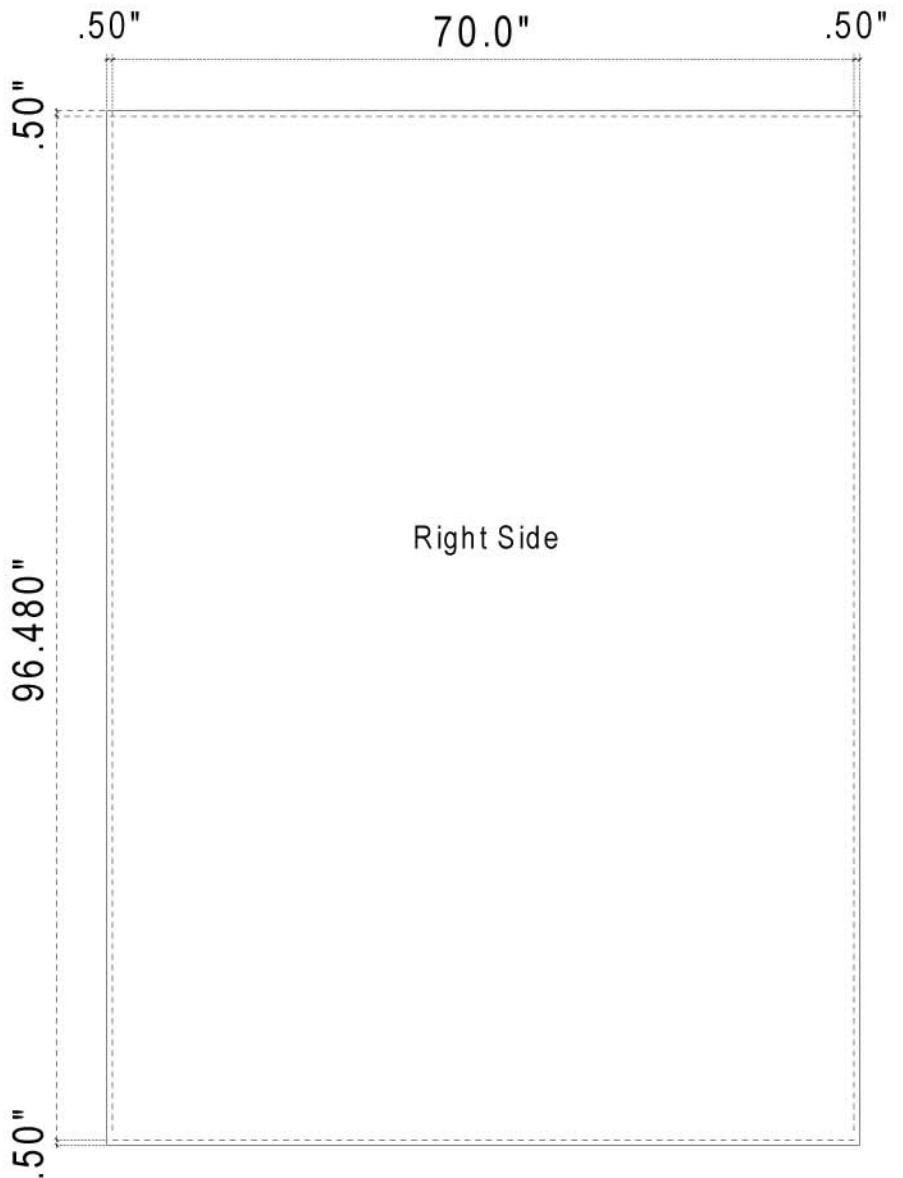

Perfect 10 Juno Backwall Graphics (Kit #VK-1509) are comprised of two portions as shown below, please prepare artwork at these dimensions.

It is recommended that text and logos be kept at least **2"** away from the edges of the canvas.

Want help or advice on your design? Give us a call!

Live Area = 23"w x 95.418"h
 with .5" BLEED top, bottom,
 left and right
 Finished Size = 24"w x 96.418"h

Live Area = 69"w x 95.418"h
 with .5" BLEED top, bottom, left and right
 Finished Size = 70"w x 96.418"h

There are three choices of shape for the Perfect 10 headers. The measurements for each are shown below, please prepare artwork at these dimensions.

It is recommended that text and logos be kept at least **2"** away from the edges of the canvas.