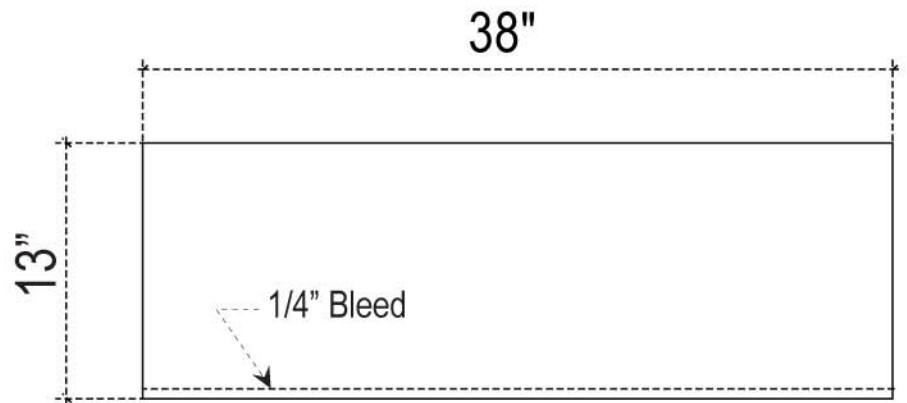

Rectangle Header