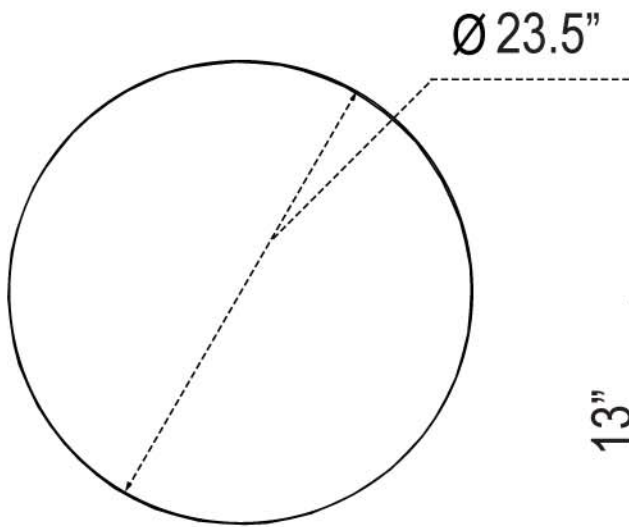

IMPORTANT: To avoid any delay or additional charges, please be sure to submit artwork files according to the technical specifications and time deadlines set in the Artwork Preparation Guide. Please contact Advatum right away if you do not have this document. 1-866-637-7627

There are three choices of shape for the Perfect 10 headers. The measurements for each are shown below, please prepare artwork at these dimensions.

It is recommended that text and logos be kept at least **2"** away from the edges of the canvas.

Want help or advice on your design? Give us a call!

Round Header