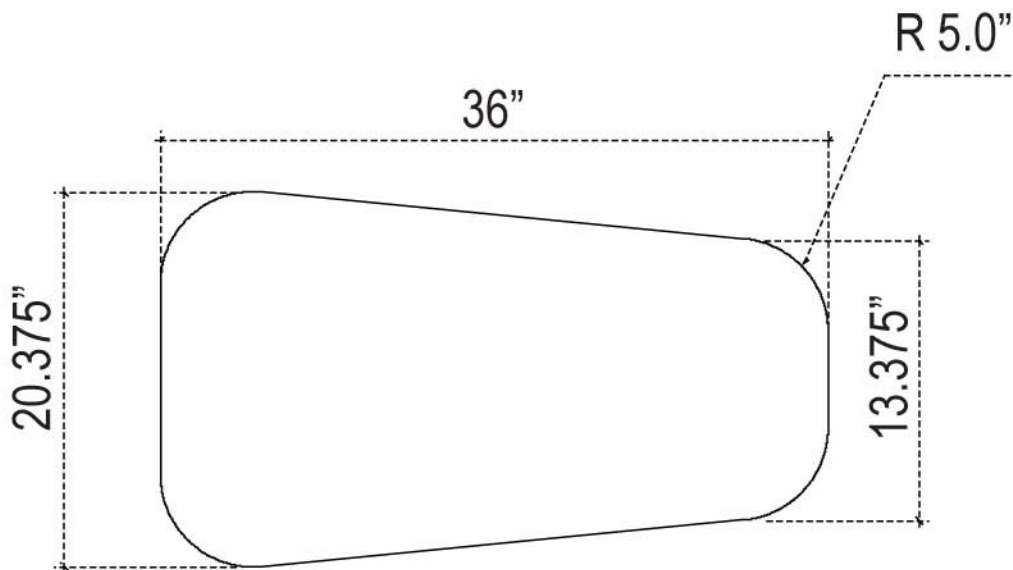

Trapezoid Header