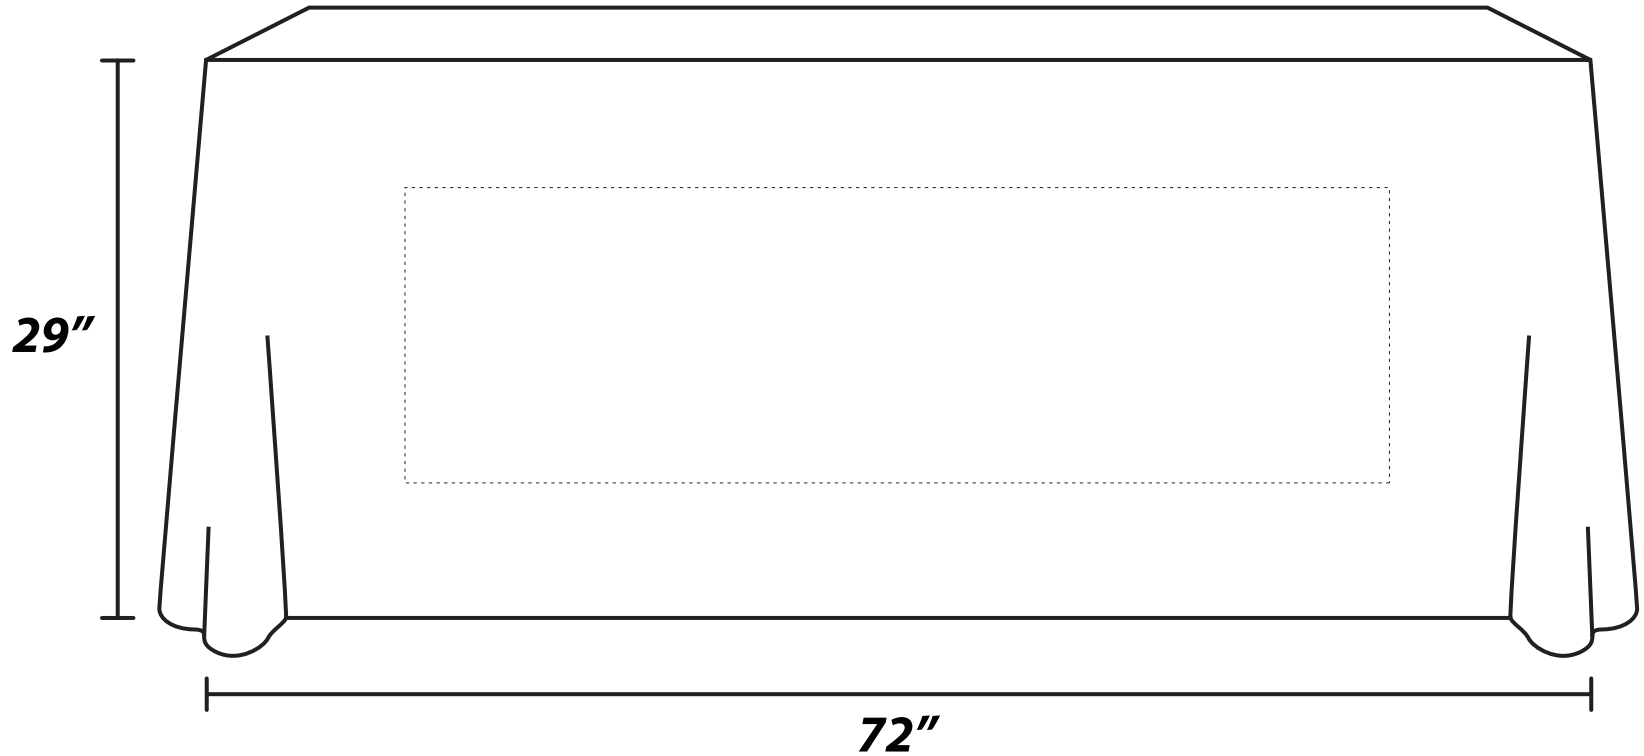

1-Color Imprint

6' Standard Table Throw

Max Imprint Area

50" W x 15"H

ACCEPTABLE FILE FORMATS:

VECTOR ART ONLY

Vector lines

Vector image