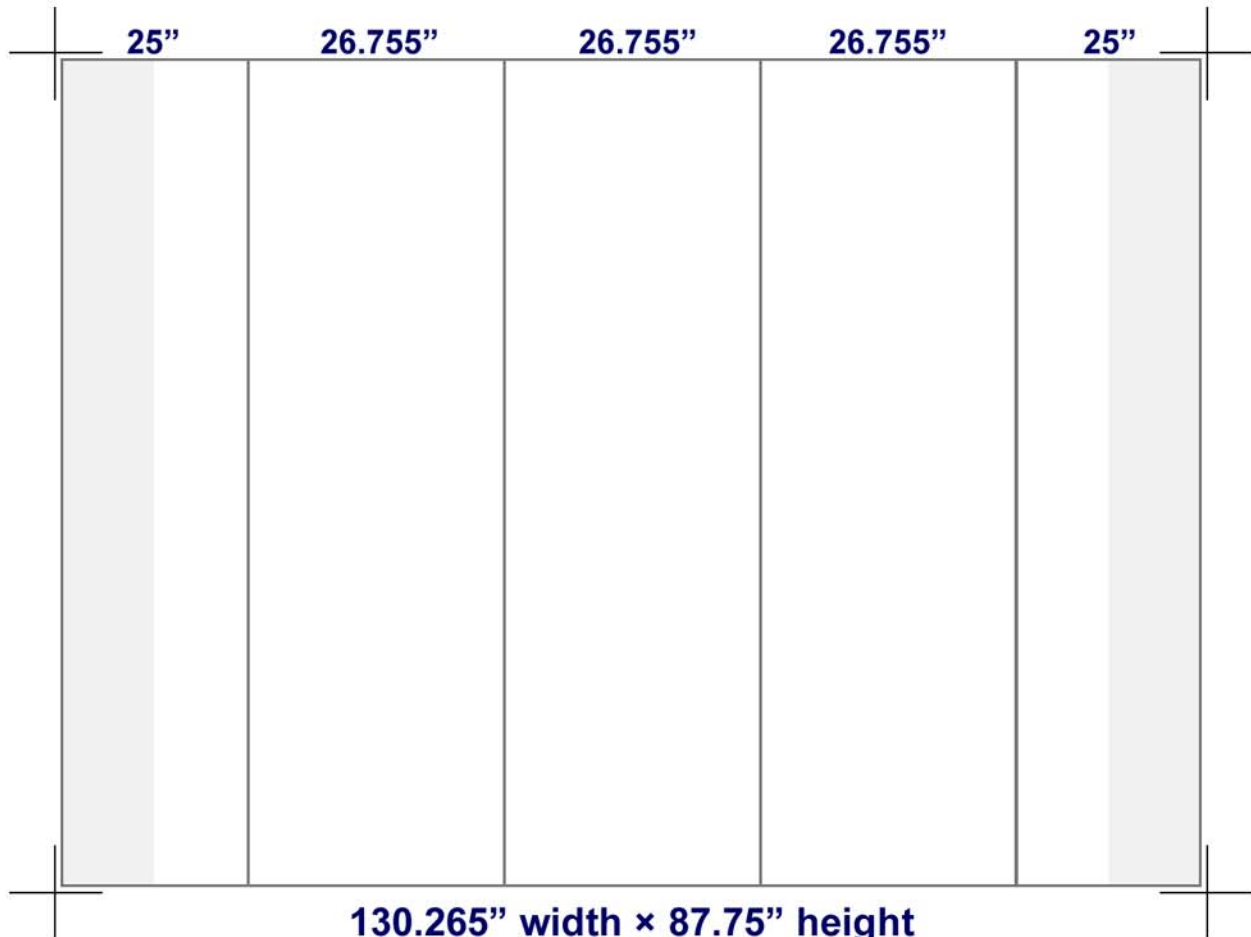

A Full Mural for an **Arise 8' Curved Pop Up (#332179)** is comprised of three center panels, each measuring exactly **26.755" × 87.75"**, and two end cap panels, each measuring exactly **25" × 87.75"**

Please prepare *one* graphic at **130.265" × 87.75"**, according to the outline shown below. An Adobe Illustrator® template file is available.

It is highly recommended that the size of any text be no less than 0.25" (30 point) at final imprint size, and minimum line weights no less than 0.125" at final imprint size.

Want help or advice on your design? Give us a call!

Note: Grey shading indicates area not viewable from the front.