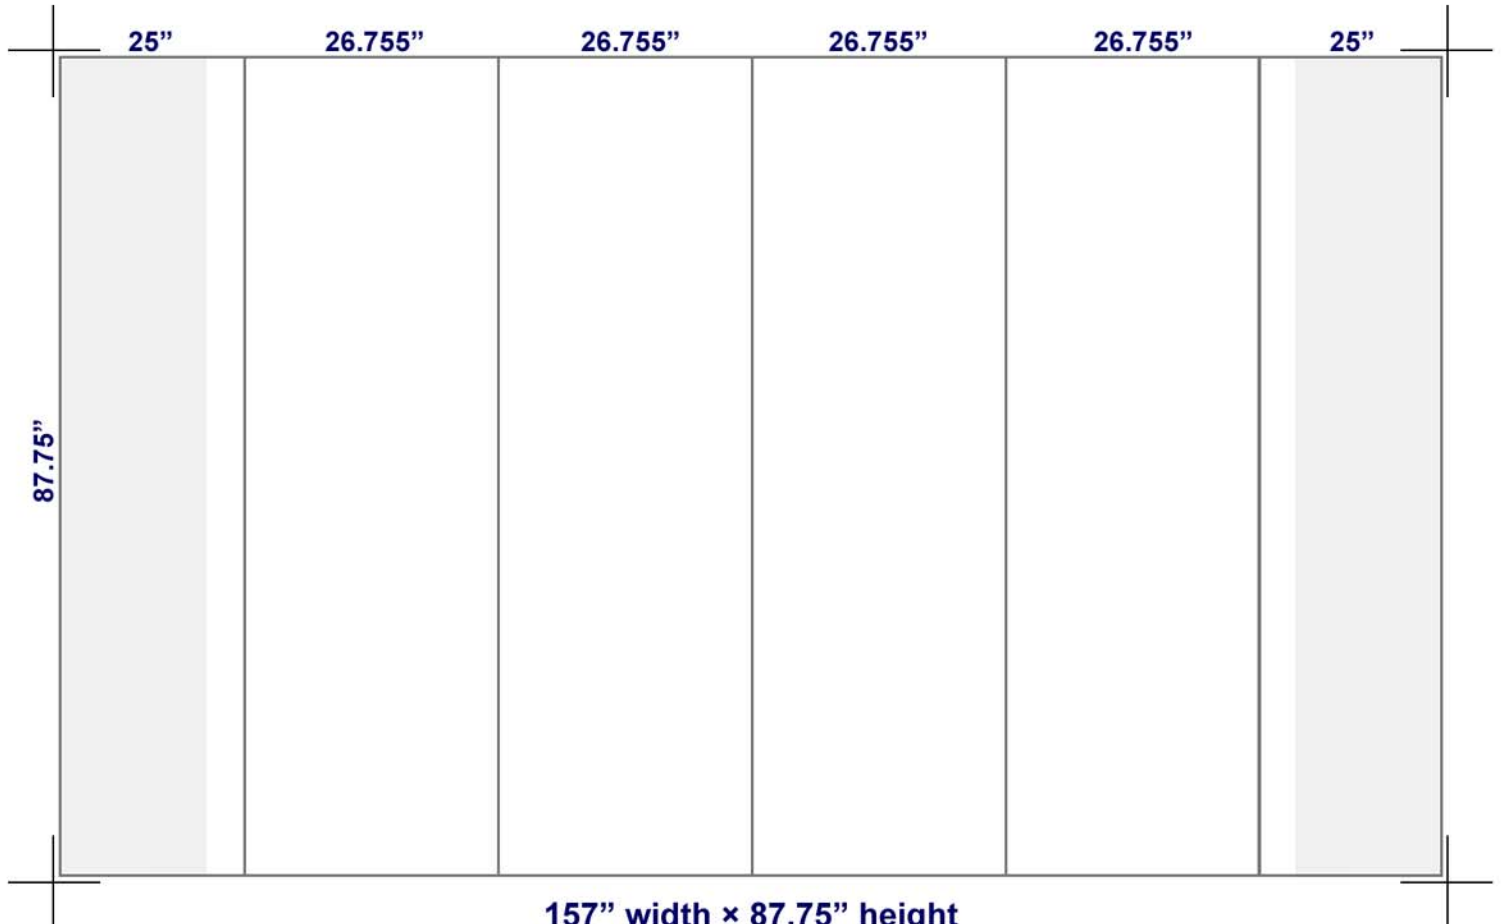

A Full Mural for an **Arise 10' Curved Pop Up (#332183)** is comprised of four center panels and two end panels.

Please prepare *one* graphic at **157" × 87.75"**. An Adobe Illustrator® template file is available.

It is highly recommended that the size of any text be no less than 0.25" (30 point) at final imprint size, and minimum line weights no less than 0.125" at final imprint size.

Want help or advice on your design? Give us a call!

Note: Grey shading indicates area not viewable from the front.