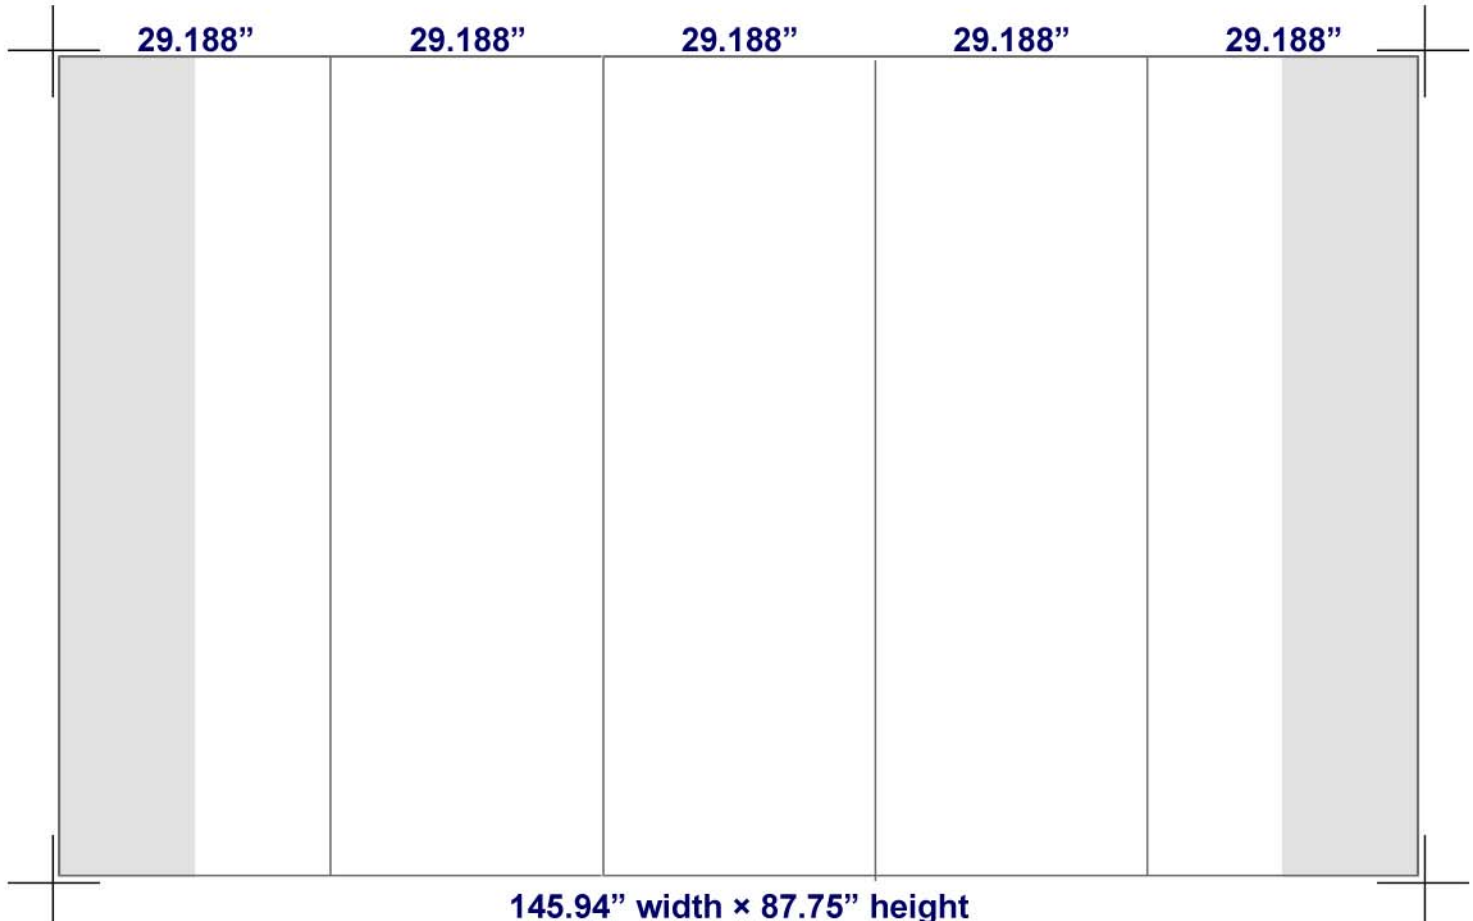

A Full Mural for an **Arise 10' Straight Pop Up (#332186)** is comprised of five panels, each measuring exactly **29.188" × 87.75"**.

Please prepare *one* graphic at **145.94" × 87.75"**, according to the outline shown below. An Adobe Illustrator® template file is available.

It is highly recommended that the size of any text be no less than 0.25" (30 point) at final imprint size, and minimum line weights no less than 0.125" at final imprint size.

Want help or advice on your design? Give us a call!

Note: Grey shading indicates area not viewable from the front.