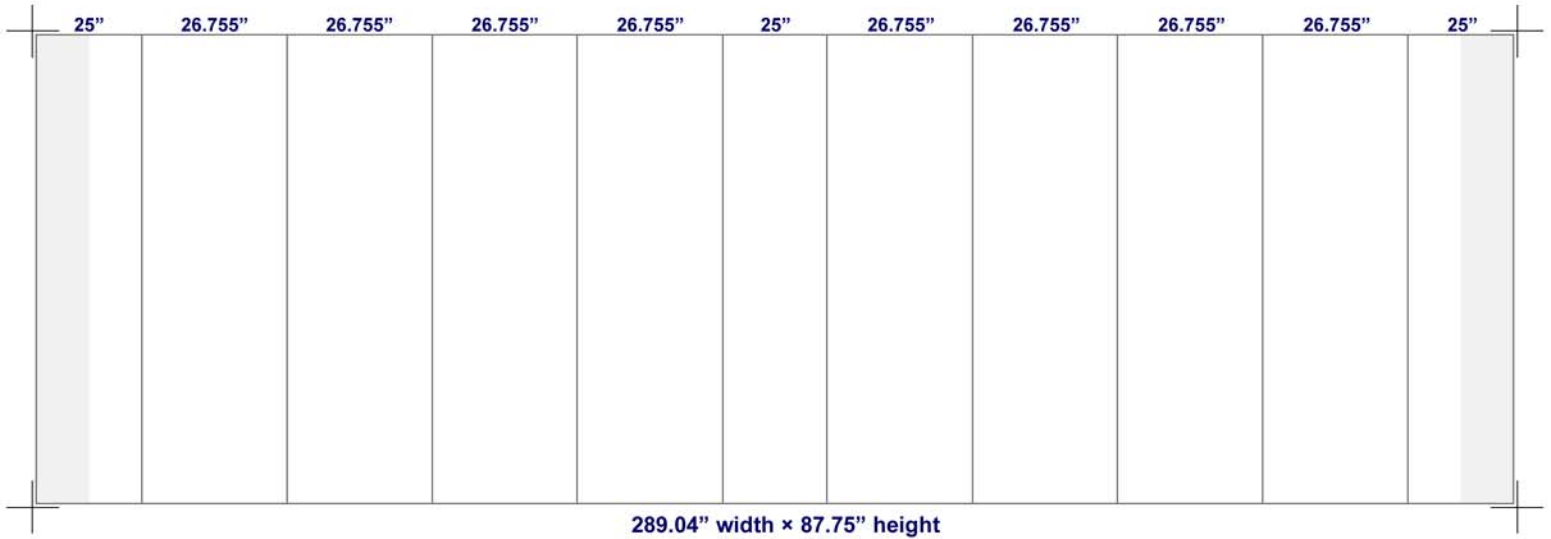

A Full Mural for an **Arise 20' Gullwing Pop Up (#332189)** is comprised of eight center panels and three end panels.

Please prepare *one* graphic at **289.04" × 87.75"**. An Adobe Illustrator® template file is available.

It is highly recommended that the size of any text be no less than 0.25" (30 point) at final imprint size, and minimum line weights no less than 0.125" at final imprint size.

Want help or advice on your design? Give us a call!

289.04" width × 87.75" height
Note: Grey shading indicates area not viewable from the front.