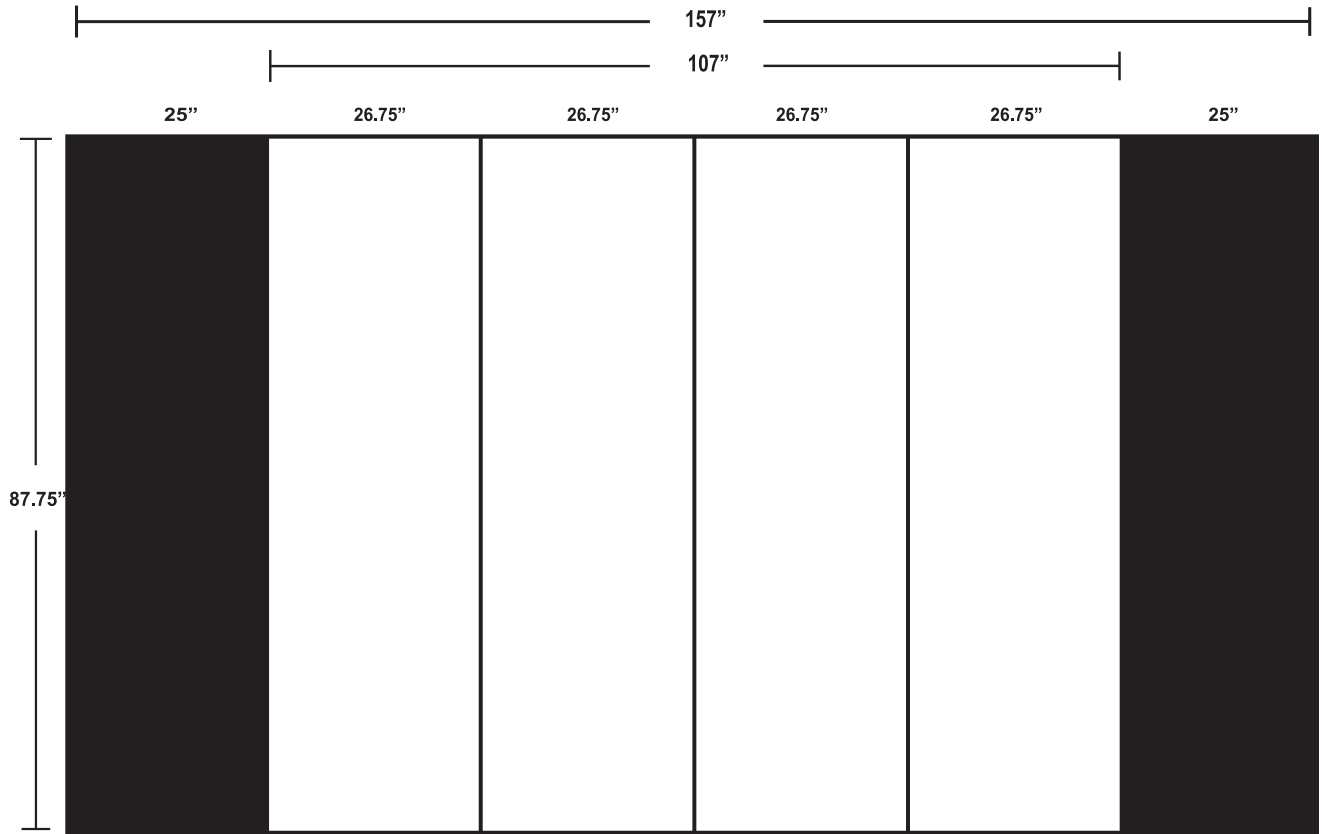

# 10' Curved Arise™ Pop-Up Display with Fabric End Panels

- Frontrunner : Textured Velcro® Receptive Fabric
- Prelude: Smooth Velcro® Receptive Fabric

**Total Display Size**  
157"W x 87.75"H

---

**Total Graphic Area**  
107"W x 87.75"H

**\*Please keep all text and/or logos 1" from all sides.**

**\*Display shown with Coal fabric end panels.**

**\*Digital products are printed CMYK (4 color) process from your file.**

**\*All images must be embedded and all fonts must be outlined**