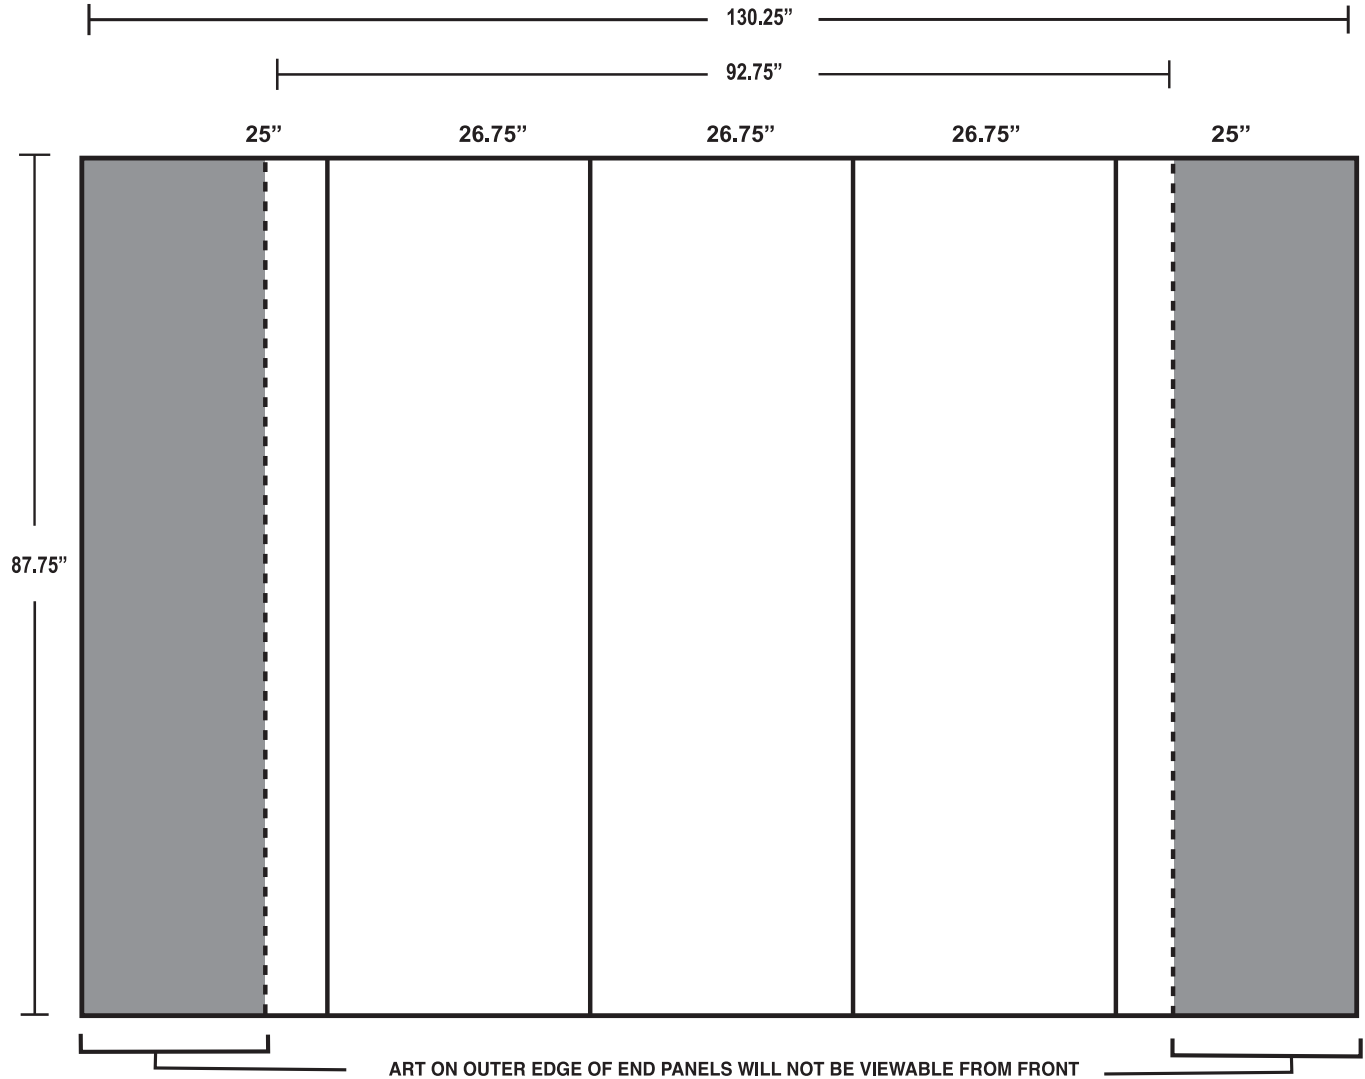

8' Curved Arise™ Pop-Up Display

Total Graphic Size

130.25"W x 87.75"H

Total Visual Area

92.75"W x 87.75"H

*Please keep all text and/or logos 1" from all sides.

*Art on outer edges of end panels will not be visible from the front of the display

*Digital products are printed CMYK (4 color) process from your file.

*All images must be embedded and all fonts must be outlined

ACCEPTABLE FILE FORMATS:

- Adobe Illustrator (.ai, .pdf, .eps)
- All Fonts Outlined/Images Embedded

- 100 DPI AT 100%
- Adobe Photoshop - .psd
  .tif, or .jpg