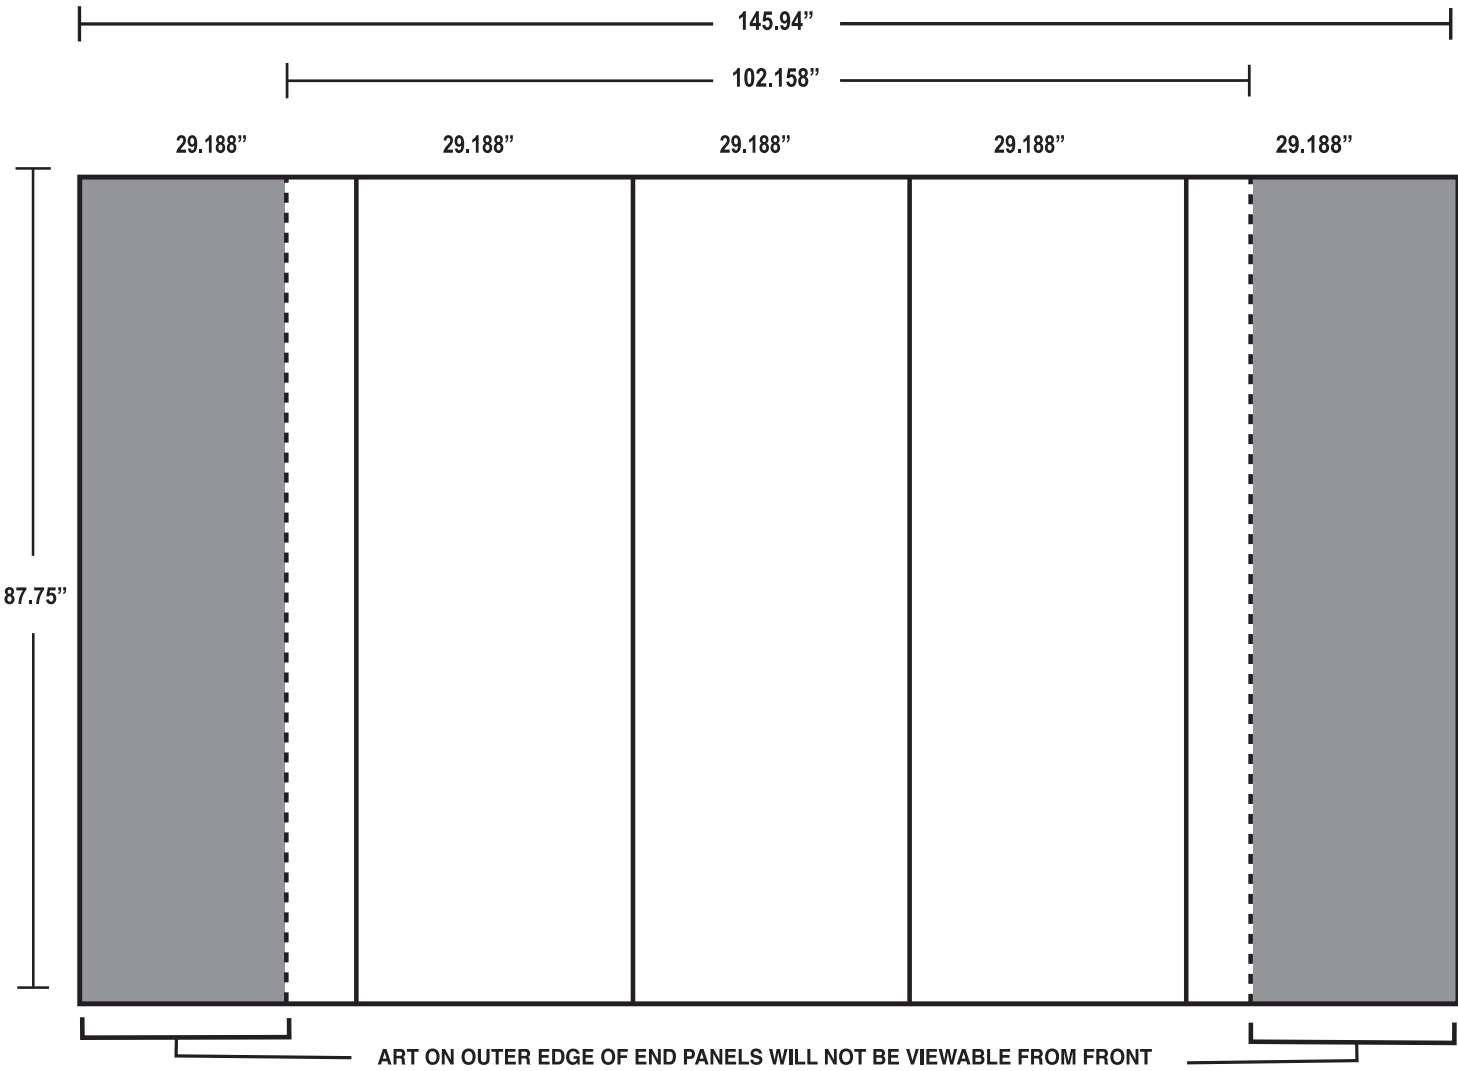

10' Straight Arise™ Pop-Up Display

Total Graphic Size
145.94"W x 87.75"H

Total Visual Area
102.158"W x 87.75"H

*Please keep all text and/or logos 1" from all sides.

*Art on outer edges of end panels will not be visible from the front of the display

*Digital products are printed CMYK (4 color) process from your file.

*All images must be embedded and all fonts must be outlined

ACCEPTABLE FILE FORMATS:

- Adobe Illustrator (.ai, .pdf, .eps)
- All Fonts Outlined/Images Embedded

- 100 DPI AT 100%
- Adobe Photoshop - .psd .tif, or .jpg