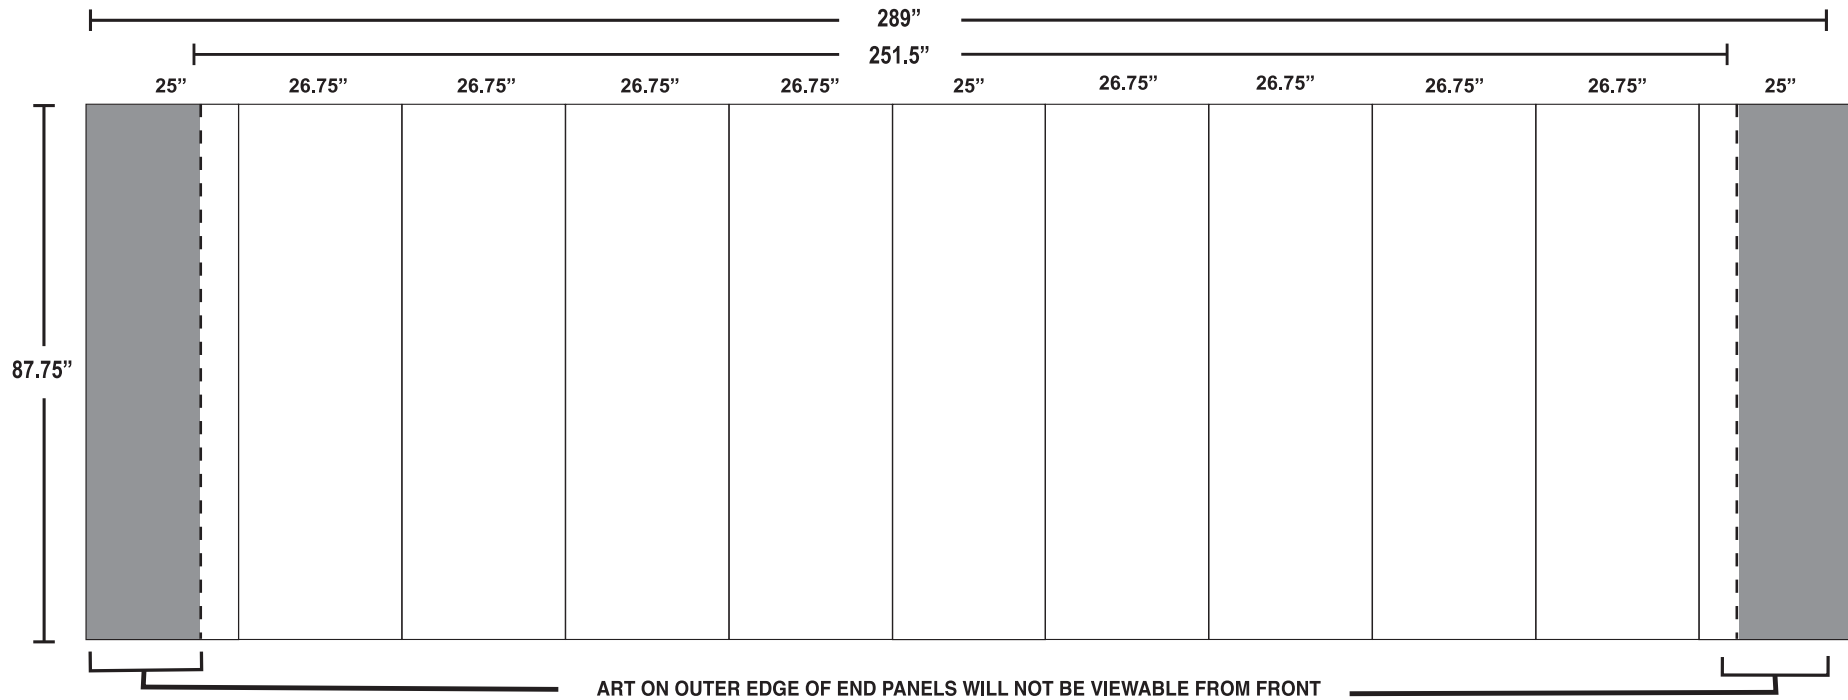

20' Gullwing Arise™ Floor Display

Total Graphic Size
289"W x 87.75"H

Total Visual Area
251.5"W x 87.75"H

- *Please keep all text and/or logos 1" from all sides.
- *Art on outer edges of end panels will not be visible from the front of the display.
- *Digital products are printed CMYK (4 color) process from your file.
- *All images must be embedded and all fonts must be outlined

ACCEPTABLE FILE FORMATS:

Vector lines

Vector image

- * Adobe Illustrator (.ai, .pdf, .eps)
- * All Fonts Outlined/Images Embedded

Raster image

- * 100 DPI AT 100%
- * Adobe Photoshop - .psd
.tif, or .jpg

Total Graphic Area

67.5"W x 31.75"H

Total Visual Area

30"W x 31.75"H

*Please keep all text and/or logos 1" from all sides.

*Display shown with graphic or fabric wrap.

*Digital products are printed CMYK (4 color) process from your file.