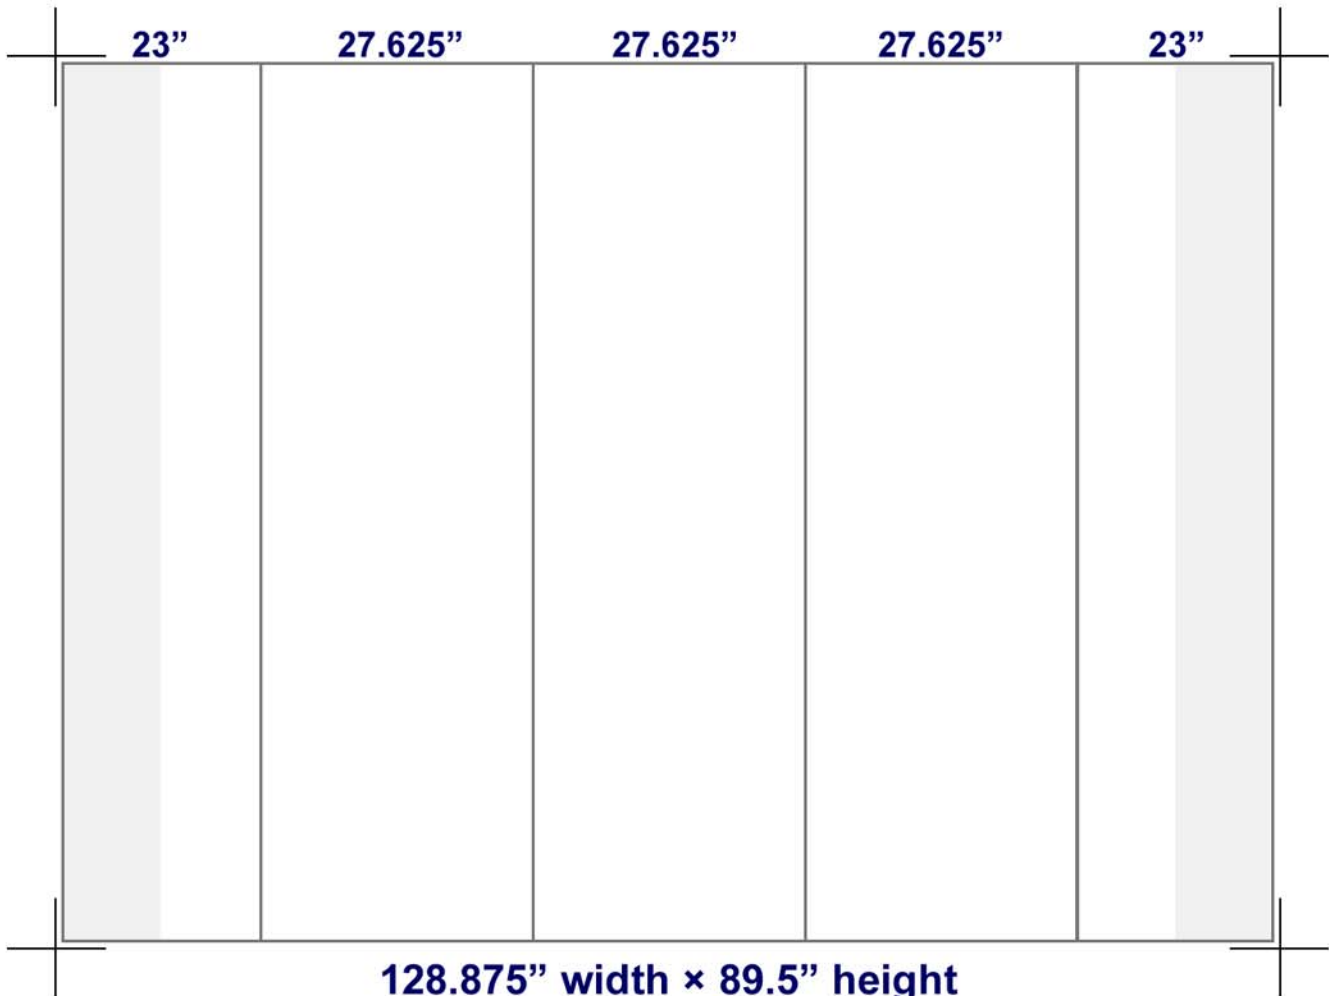

A Full Mural for an **Ellipse 8' Curved Pop Up (#333205)** is comprised of three center panels, each measuring exactly **27.625" × 89.5"**, and two end cap panels, each measuring exactly **23" × 89.5"**

Please prepare *one* graphic at **128.875" × 89.5"**, according to the outline shown below. An Adobe Illustrator® template file is available.

It is highly recommended that the size of any text be no less than 0.25" (30 point) at final imprint size, and minimum line weights no less than 0.125" at final imprint size.

Want help or advice on your design? Give us a call!

Note: Grey shading indicates area not viewable from the front.