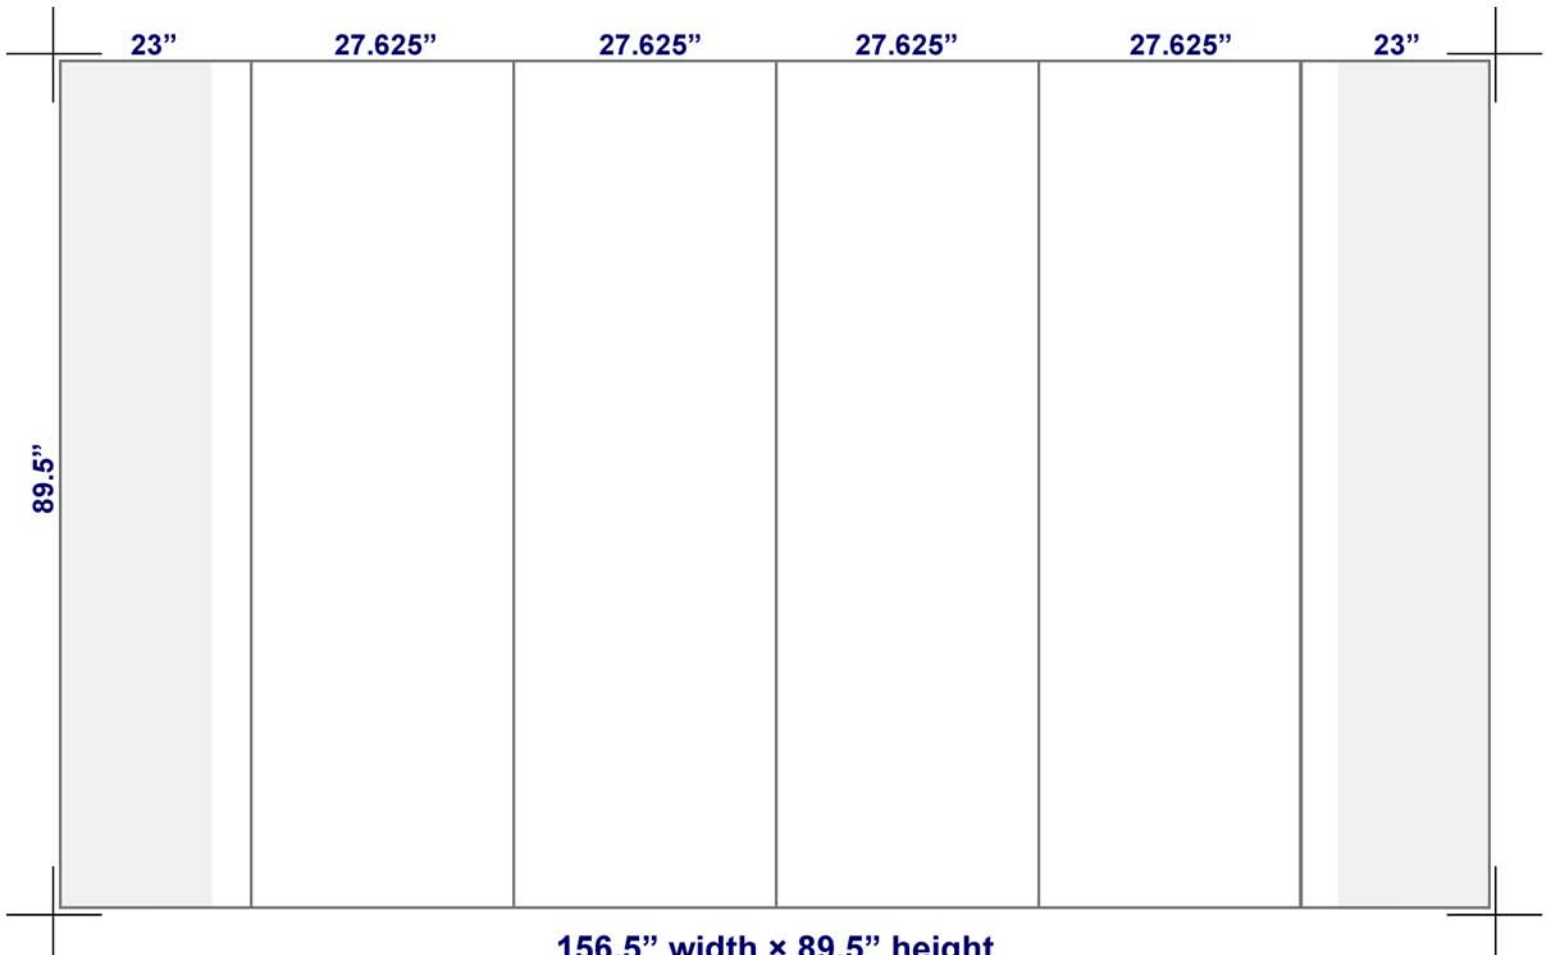

A Full Mural for an **Ellipse 10' Curved Pop Up (#333208)** is comprised of four center panels and two end panels.

Please prepare *one* graphic at **156.5" × 89.5"**. An Adobe Illustrator® template file is available.

It is highly recommended that the size of any text be no less than 0.25" (30 point) at final imprint size, and minimum line weights no less than 0.125" at final imprint size.

Want help or advice on your design? Give us a call!

156.5" width × 89.5" height

Note: Grey shading indicates area not viewable from the front.