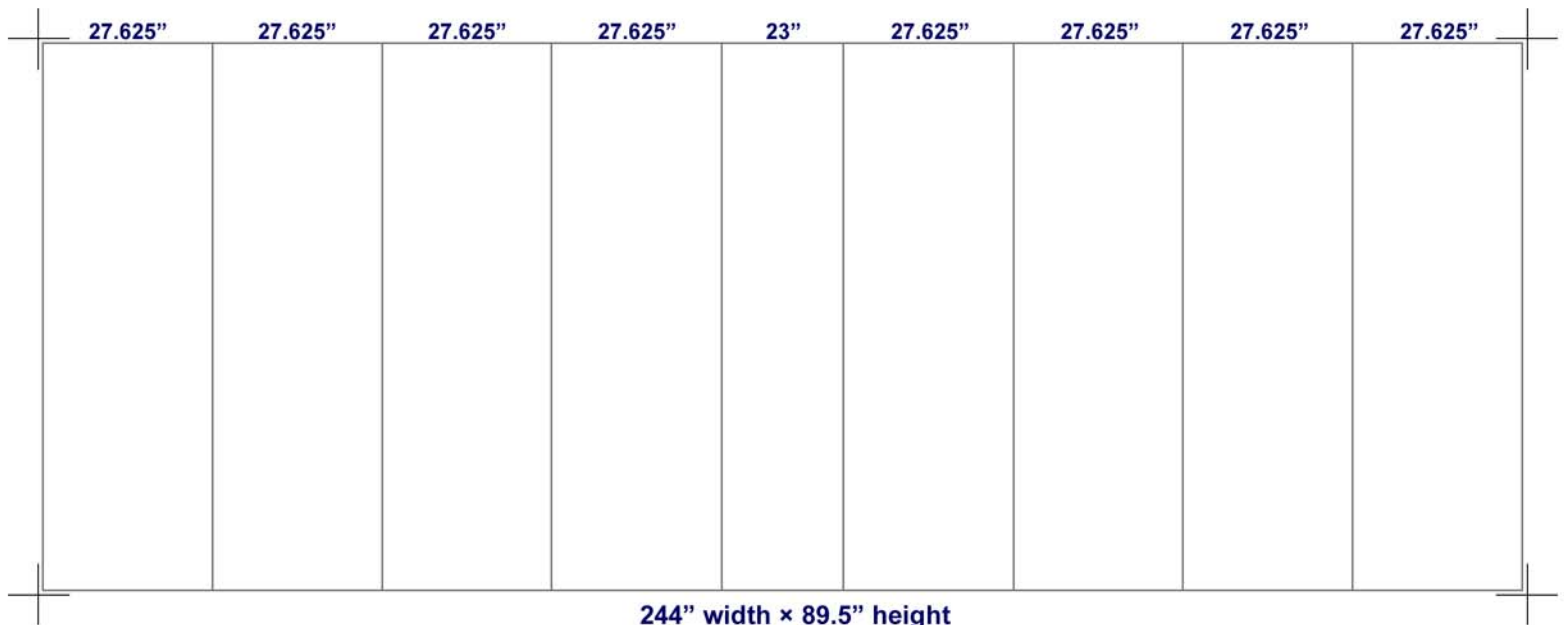

A Central Mural for an **Ellipse 20' Gullwing Pop Up (#333216)** is comprised of eight center panels and on end panel, segmented as illustrated below.

Please prepare *one* graphic at **244" × 89.5"**. If you cannot create a canvas that large then please split into two at one of the measured panel divisions, or create an all vector art file at 50% size. An Adobe Illustrator® template file is available.

It is highly recommended that the size of any text be no less than 0.25" (30 point) at final imprint size, and minimum line weights no less than 0.125" at final imprint size.

Want help or advice on your design? Give us a call!

Note: Grey shading indicates area not viewable from the front.