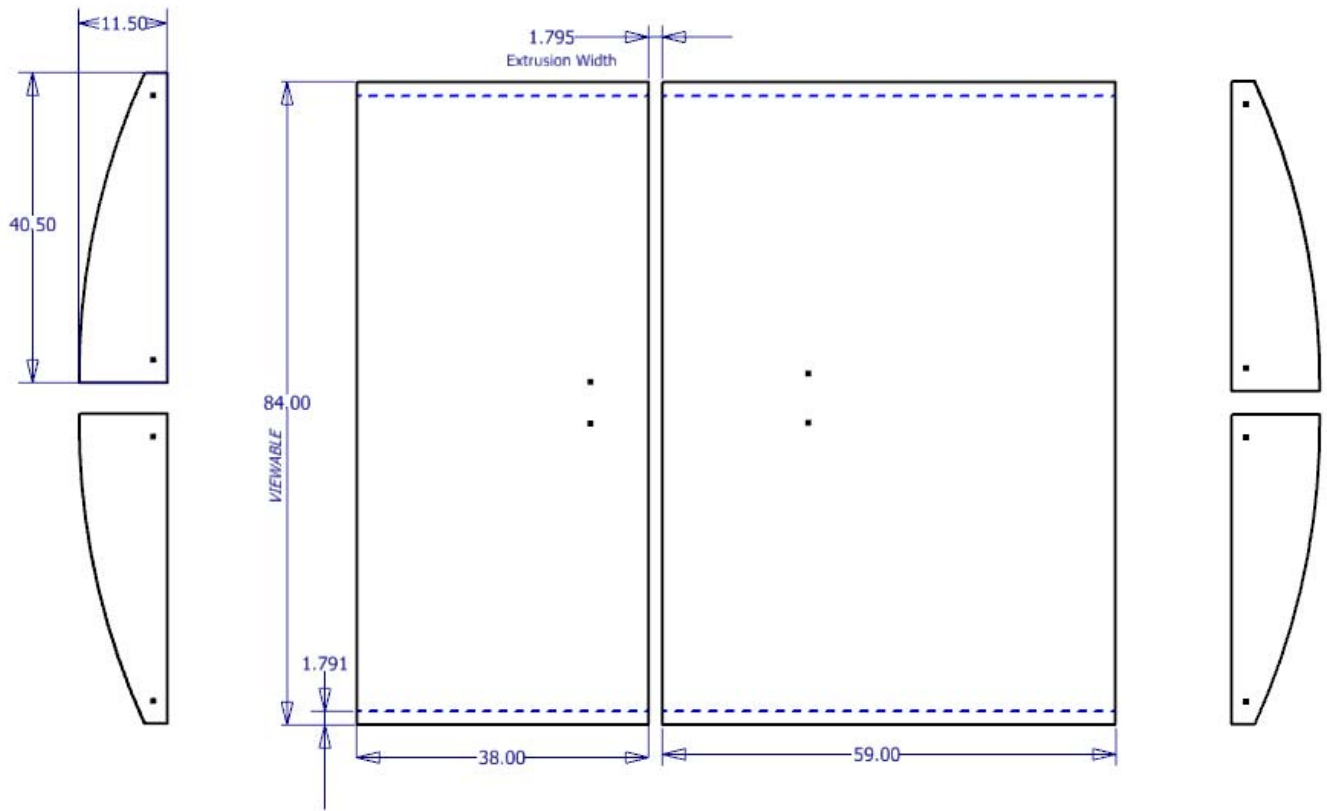

Eco Poly Header
(Velcro Mounted)

Eco Glass Wings
(Templates Available)

Graphic Section
(Dash equals Extrusion Height)

Graphic Section Note: Adjust Viewable as Needed Depending on Graphic Treatment. e.g. Rod Pockets, Velcro on Backside of Extrusion, etc.