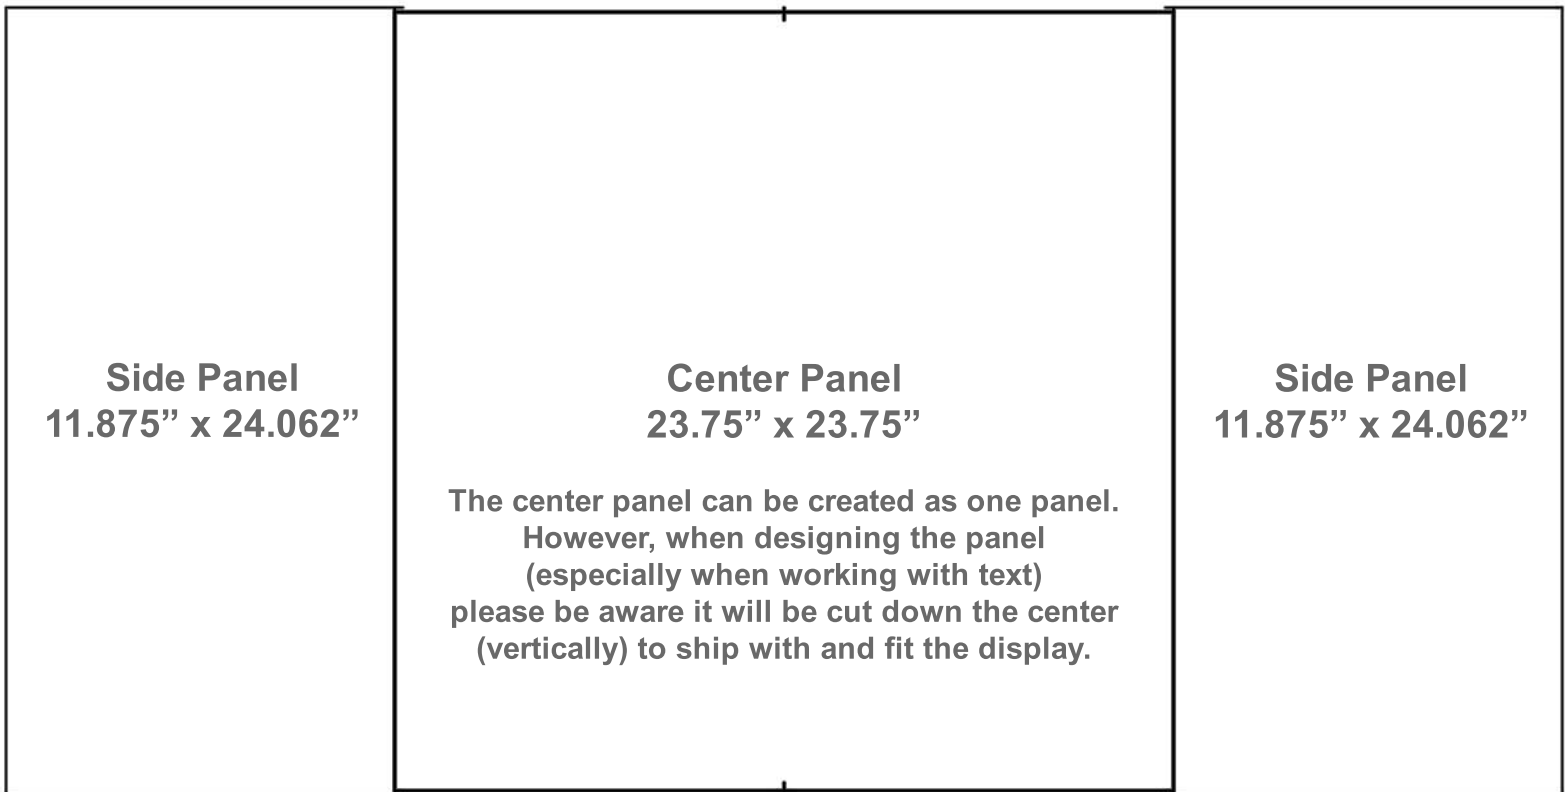

IMPORTANT: To avoid any delay or additional charges, please be sure to submit artwork files according to the technical specifications and time deadlines set in the Artwork Preparation Guide. Please contact Advatum right away if you do not have this document. 1-866-637-7627

A ShowStyle Briefcase Display w/ Full Graphics is comprised of two (2) 'Side Panels' each measuring **11.875" x 24.062"**, one (1) 'Center Panel' measuring **23.75" x 23.75"**, and one (1) 'Header Panel' measuring **23.75" x 7.5"**.

A PDF template is available for download at www.AdvatumDisplays.com.

Want help or advice on your design? Give us a call!

Need a professional?

Reflex Display Graphics is a professional design service specializing in tradeshow displays. Call us today to arrange a quote.

reflex

1-866-637-7627