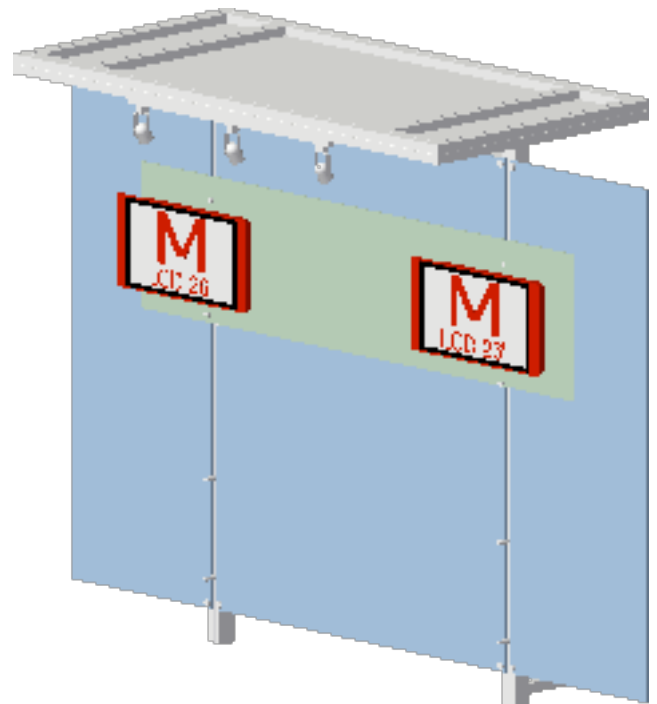

SOLAR A 10x20
Backwall with ceiling

FRONT VIEW

TOP VIEW

Frosted plex Ceiling

3D VIEW