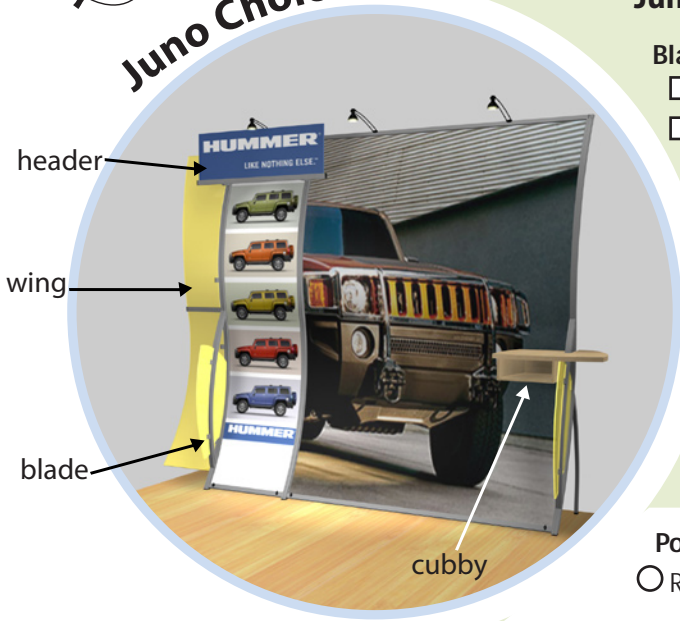

Juno Choices

Juno - VK-1509 Choices

Blades: (select one substrate and one corresponding color)

1. ☐ Sintra   ☐ Blue   ☐ Black   ☐ White   ☐ Grey
   ☐ Acrylic   ☐ Amber 2422   ☐ Blue 2069   ☐ Yellow 2208
   ☐ Frosted   ☐ Light Smoke

Cubby: (select one)

1. ☐ Laminate   ☐ Pionite Black   ☐ Nevamar Silver Alu Metalx
   ☐ Pionite Hardrock Maple

Header: (excludes graphics) White Sintra (6 mil) standard (select one)

1. ☐ circle   ☐ rectangle   ☐ trapezoid

Powder Coat: (select one)   ☐ Black   ☐ Silver   ☐ Yellow (RAL 1032)

1. ☐ Red (RAL 3013)   ☐ Blue (RAL 5007)   ☐ Green (RAL 6021)   ☐ White

Wing: (select one substrate and one corresponding color)

1. ☐ Sintra   ☐ Blue   ☐ Black   ☐ White   ☐ Grey
   ☐ Acrylic   ☐ Amber 2422   ☐ Blue 2069   ☐ Yellow 2208
   ☐ Frosted   ☐ Light Smoke

Wing Shape: (select one)

1. ☐ concave   ☐ convex   ☐ inline   ☐ wave

Juno - VK-1509 Choices Continued on Page 2

*Internal shelf on pedestal and workstation is ALWAYS Pionite black laminate.

*Rear shelf is ALWAYS Pionite black laminate.

*Cubby cannot be positioned on same side as Wing.

*Standard Wing position is always left.

*Standard Header position is always left, unless specified right. Rectangle header can only be positioned on the left.