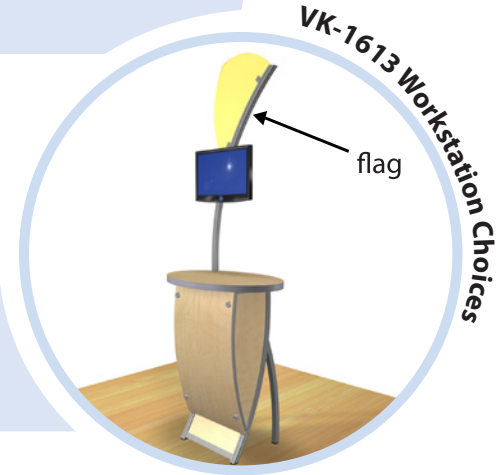

Oval top
Workstation
plus standoffs.

*Internal shelf on pedestal and workstation is ALWAYS Pionite black laminate.

*Rear shelf is ALWAYS Pionite black laminate.

*Cubby cannot be positioned on same side as Wing.

*Standard Wing position is always left.

*Standard Header position is always left, unless specified right. Rectangle header can only be positioned on the left.